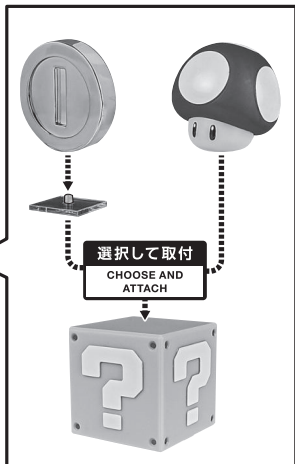

MARIO (SUPER MARIO)

マリオ (SUPER MARIO)

©Nintendo

INSTRUCTION MANUAL

取扱説明書

矢印一覧
Arrow List

取り付けます。
Attachable

取り外します。
Removable

可動します。
Movable

■ PRODUCT MAY DIFFER FROM ILLUSTRATION.

■ 取扱説明書の画像と商品とは、多少異なりますのでご了承ください。

ディスプレイサポートには別売りの魂STAGEを!→

https://tamashiweb.com/special/t_stage/

● COIN
コイン

● SUPER MUSHROOM
スーパーキノコ

● FIGURE
フィギュア本体

● ARM JOINT
台座取り付け用パーツ(背中)

● COIN JOINT
コイン用支柱

● ? BLOCK
ハテナブロック

● DISPLAY ARM
専用台座アーム

● DISPLAY STAGE
専用台座

● INTERCHANGEABLE
HAND PARTS
交換用手首

AGES
15&UP

WARNING:
CHOKING HAZARD-Small
parts. Not for children under 3 years.

for ages 15 and up.

- Please handle with care and store out of the reach of children younger than 15 years old.
- This product may contain small parts. May be harmful if swallowed.
- This product may contain parts that have sharp points and edges. Please handle it carefully to avoid getting injured.
- Do not place this product on top of plastic furniture, sofa, sheet, tile or anything made of resin. It may cause color migration.
- Color, style and decoration may vary.